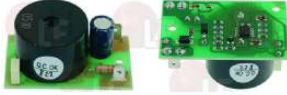

Alarms

3397022 ALARM WITH CARD
dimensions 32x52 mm
for OVEN ALL MODELS
for Convection oven (COVEN)