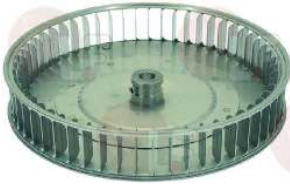

Suitable for:

SOLYMAC

Suitable for:

Fans for motors

1. **3340073 FAN ø 240 mm**
   thickness 43 mm
   total blades 55 - ø hole 13 mm
   for Convection oven gas (COVEN) C6G - TEC6G
   TEC6GMD - TEC6GMX - 6GMD - 6GMX